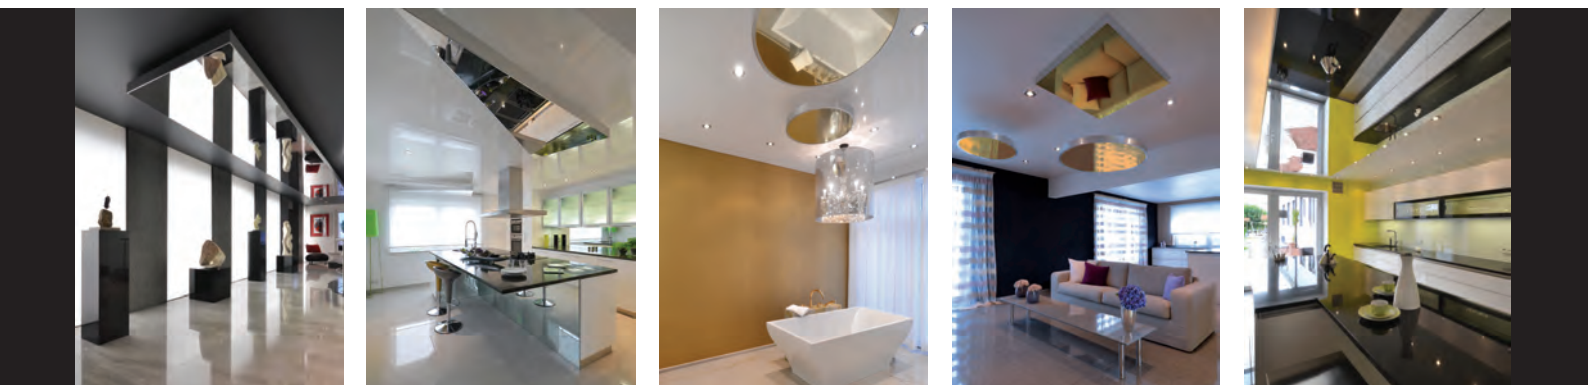

Gold and Silver finishes Creative imagination

Barrisol® Mirror Gold | Réf. BHMG1
Barrisol® Mirror Silver | Réf. BHMS1
Price/m² on demand

At the heart of innovation since 1967

2011 Trophée du Design Award BATMAT 2011	2011 Trophée du Design Award BATMAT 2011	2010 Trophée du Design Award BATMAT 2010	2009 Trophée du Design Award BATMAT 2009	2008 Trophée du Design Award BATMAT 2008	2008 Trophée du Design Award BATMAT 2008	2007 Trophée du Design Award BATMAT 2007	2004 Trophée du Design Award BATMAT 2004	2003 Trophée du Design Award BATMAT 2003	2002 Trophée du Design Award BATMAT 2002	2002 Trophée du Design Award BATMAT 2002	2002 Trophée du Design Award BATMAT 2002	2001 Trophée du Design Award BATMAT 2001	2001 Trophée du Design Award BATMAT 2001	2001 Trophée du Design Award BATMAT 2001	2000 Trophée du Design Award BATMAT 2000	2000 Trophée du Design Award BATMAT 2000	
2000 Trophée du Design Award BATMAT 2000	1999 Trophée du Design Award BATMAT 1999	1998 Trophée du Design Award BATMAT 1998	1997 Trophée du Design Award BATMAT 1997	1997 Trophée du Design Award BATMAT 1997	1996 Trophée du Design Award BATMAT 1996	1996 Trophée du Design Award BATMAT 1996	1995 Trophée du Design Award BATMAT 1995	1995 Trophée du Design Award BATMAT 1995	1993 Trophée du Design Award BATMAT 1993	1991 Trophée du Design Award BATMAT 1991	1991 Trophée du Design Award BATMAT 1991	1990 Trophée du Design Award BATMAT 1990	1990 Trophée du Design Award BATMAT 1990	1985 Trophée du Design Award BATMAT 1985	1984 Trophée du Design Award BATMAT 1984	1983 Trophée du Design Award BATMAT 1983	1975 Trophée du Design Award BATMAT 1975

www.barrisol.com

BARRISOL® - NORMALU® S.A.S

Route du Sipes 68680 Kembs - France
Tel. : +33 (0)3 89 83 20 20 | Fax : +33 (0)3 89 48 43 44
Email : mail@barrisol.com