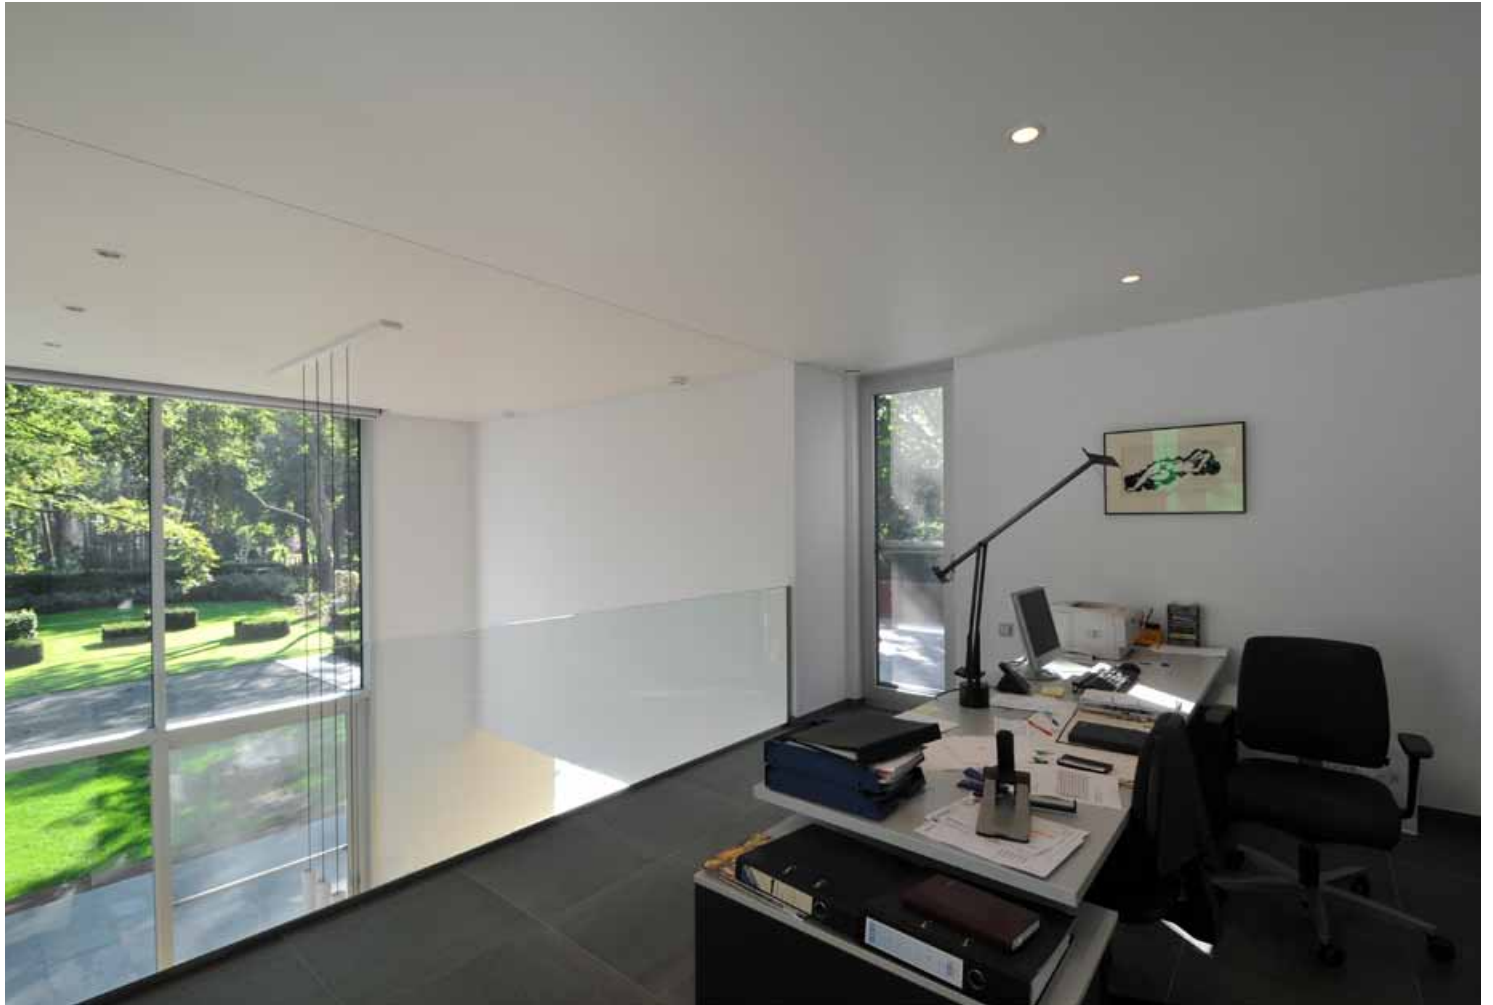

Barrisol® laqué

Barrisol® laqué & imprimé

Barrisol® laqué