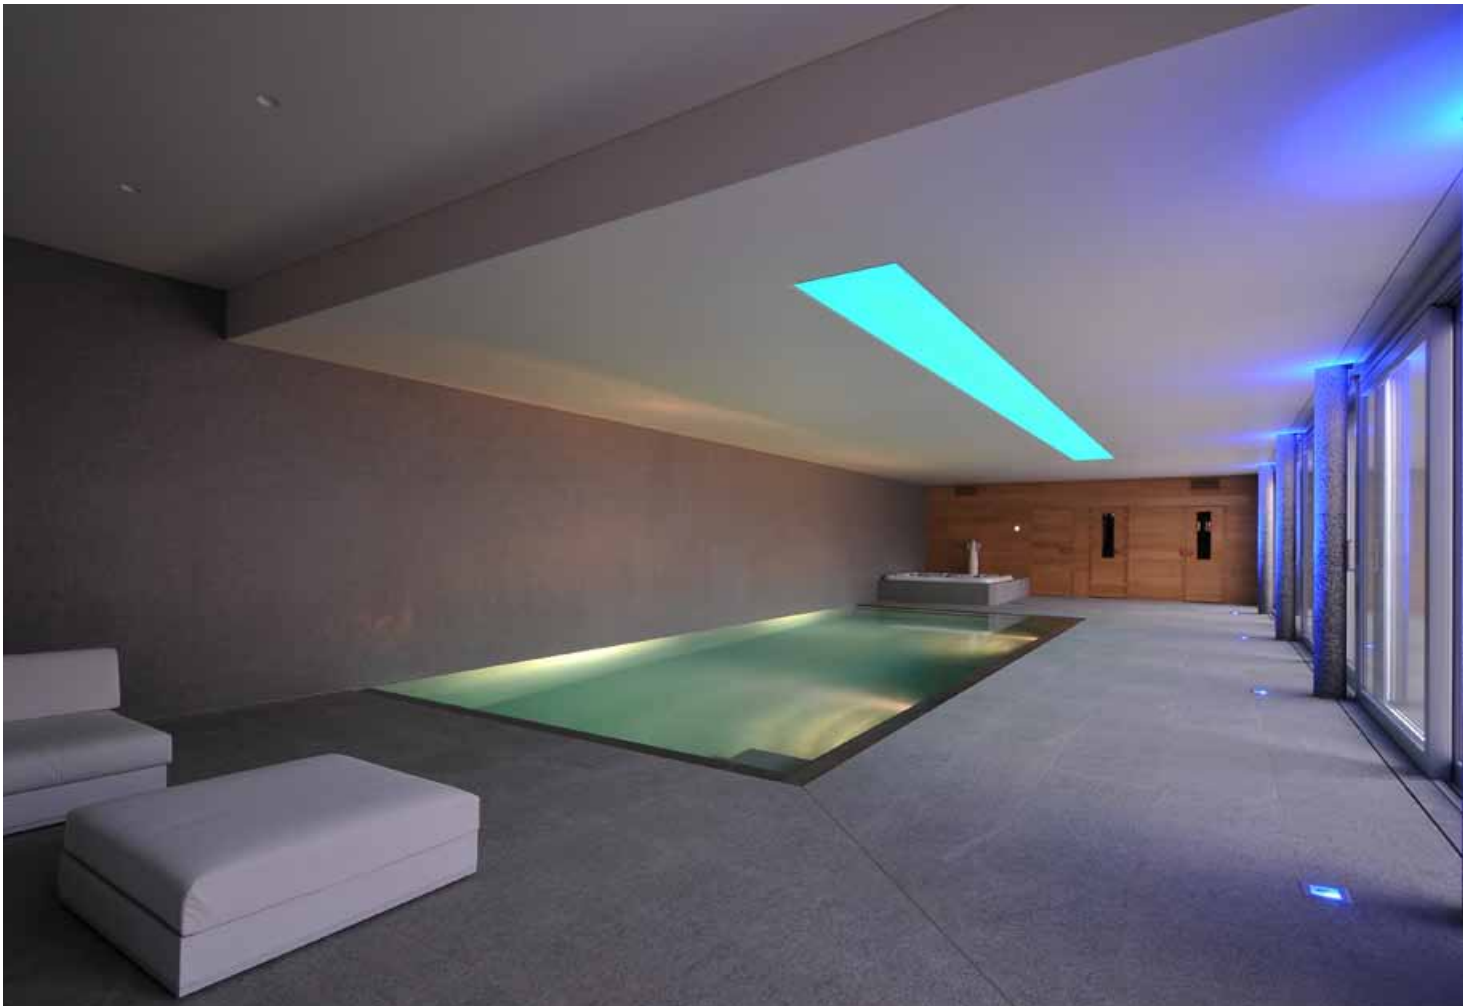

Barrisol® laqué